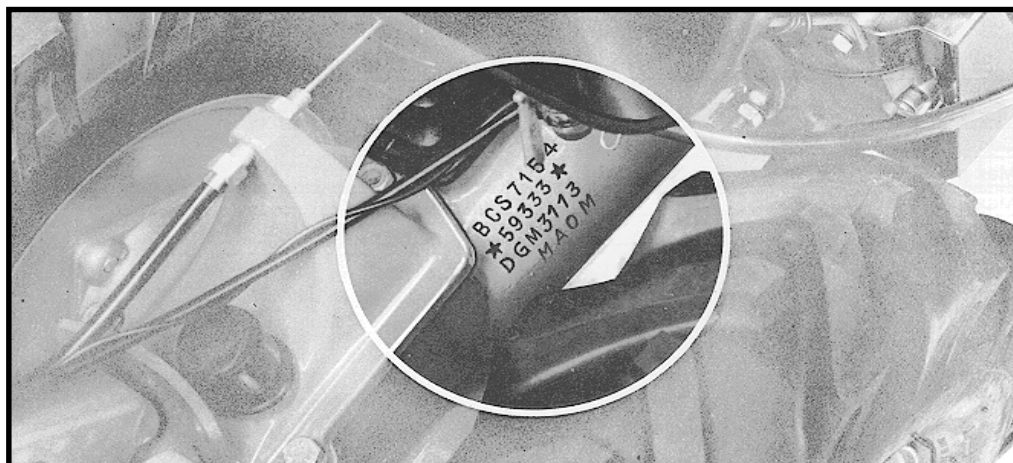

	SERVICE INFORMATION	1-7
---	--------------------------------	------------

Subject: Serial Number Location

The following illustrates the location of the serial number for the BCS two wheel tractors and BCS and Acme engines.

BCS Engine - Riveted Plate
 Located On The Left Hand Side Above Coil

200 Series - Cast Into Transmission Housing
 Located Just To The Right Of The Drive Cables

Acme Engines - Cast Into Block
 Located On Right Hand Side Of Block When Facing The Starter
 Serial Number Is Not On The Model Identification Plate

600, 700, 800 & 900 Series - Cast Into Transmission Housing - Serial Number Located Between The Two Stars Located On Right Side Of Transmission Just Below The Clutch Lever