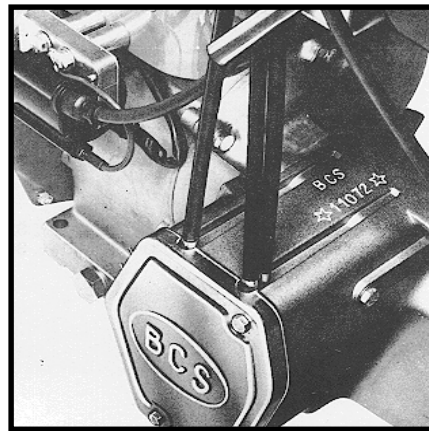

	SERVICE INFORMATION	1-7
---	--------------------------------	------------

Subject: Serial Number Location

The following illustrates the location of the serial number for the BCS two wheel tractors and BCS and Acme engines.

BCS Engine - Riveted Plate
 Located On The Left Hand Side Above Coil

200 Series - Cast Into Transmission Housing
 Located Just To The Right Of The Drive Cables

Acme Engines - Cast Into Block
 Located On Right Hand Side Of Block When Facing The Starter
 Serial Number Is Not On The Model Identification Plate

600, 700, 800 & 900 Series - Cast Into Transmission Housing - Serial Number Located Between The Two Stars Located On Right Side Of Transmission Just Below The Clutch Lever