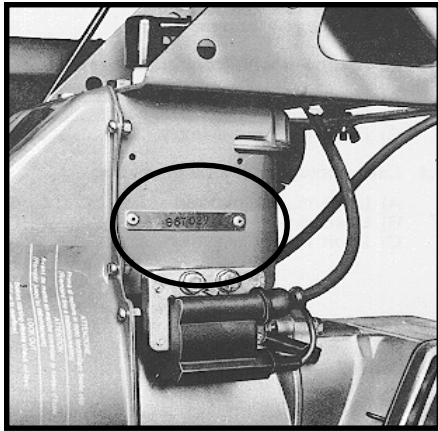

	SERVICE INFORMATION	1-7
---	--------------------------------	------------

Subject: Serial Number Location

The following illustrates the location of the serial number for the BCS two wheel tractors and BCS and Acme engines.

BCS Engine - Riveted Plate
 Located On The Left Hand Side Above Coil

200 Series - Cast Into Transmission Housing
 Located Just To The Right Of The Drive Cables

Acme Engines - Cast Into Block
 Located On Right Hand Side Of Block When Facing The Starter
 Serial Number Is Not On The Model Identification Plate

600, 700, 800 & 900 Series - Cast Into Transmission Housing - Serial Number Located Between The Two Stars Located On Right Side Of Transmission Just Below The Clutch Lever